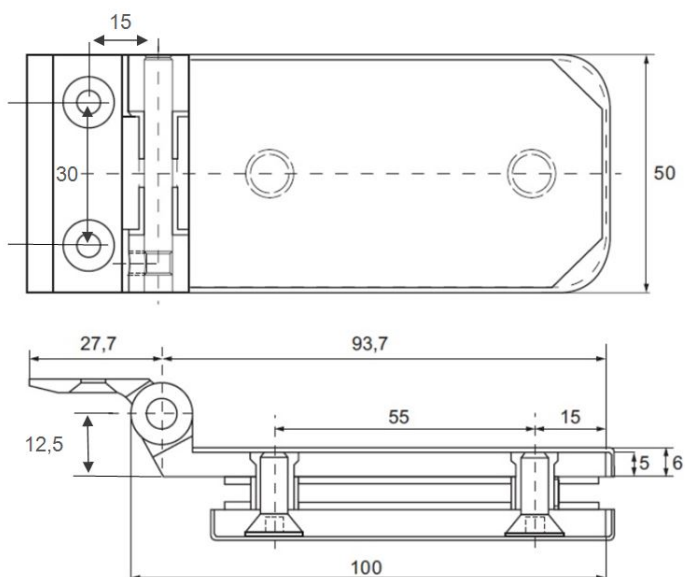

## Description:

Glass Door Hinge "Graz", Wall/Glass, Alu-Look, 6-10mm Glass, Without Cover Plates,Cover Plates To Be Ordered Separately, Load Capacity 36kg pr. pair

## Item number:

15.30.012-0

| Units | Box | Carton | HS Code    | Barcode  |
|-------|-----|--------|------------|--|
| Pcs.  | 1   | 50     | 8302100090 |  |
|       |     |        |            | 5704866451741  |