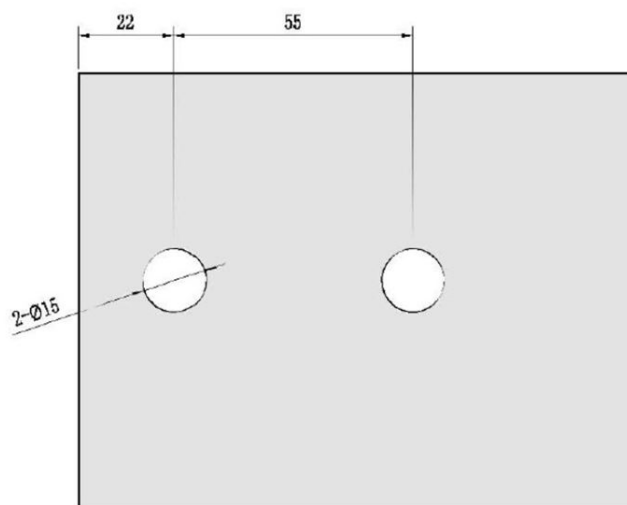

## Description:

Glass Door Hinge "Graz", Wall/Glass, Alu-Look, 6-10mm Glass, Without Cover Plates,Cover Plates To Be Ordered Separately, Load Capacity 36kg pr. pair

## Item number:

15.30.012-0

| Units | Box | Carton | HS Code    | Barcode  |
|-------|-----|--------|------------|--|
| Pcs.  | 1   | 50     | 8302100090 |  |
|       |     |        |            | 5704866451741  |